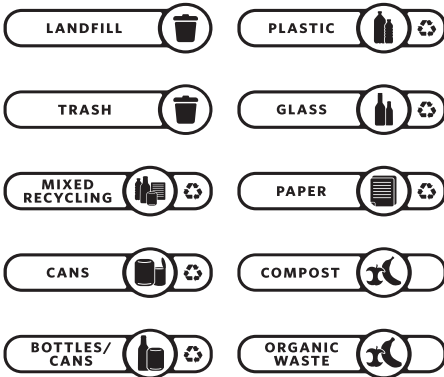

Intuitive recycling lids with color-coding options ensure recyclables get into the right bins.

Features and Benefits:

- Lids are available with the following lid openings:
 - Mixed Recycling
 - Paper
 - Bottles/Cans
 - Open Top
- Integrated billboard is sized to fit compatible waste stream labels

COLORS AVAILABLE

Red, Yellow, Green, Blue, Black

Material Composition:

High Density Polyethylene

Compatibility:

- 32 Gal BRUTE® containers
- Waste Stream Label Kit D - 1977788

Waste Stream Label Kit D - 1977788