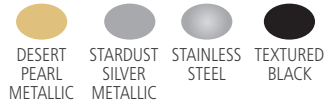

ADA COMPLIANT

GALLONS	LENGTH (in.)	WIDTH (in.)	HEIGHT (in.)
26	20.00	20.00	31.25

build your own ▶ rubbermaidcommercial.com/customize

SILHOUETTES

ROUND OPEN TOP

▶ STANDARD COLOR OPTIONS

SKU #	DESCRIPTION	LINER	COLOR	GALLONS	WEIGHT (lbs.)	LENGTH (in.)	WIDTH (in.)	HEIGHT (in.)
FGDRR24TDP	SILHOUETTES RND RCYCL TRASH LID 98L/26G L	PLASTIC	DESERT PEARL METALLIC	26	40.25	20.00	20.00	31.25
FGDRR24TSM	SILHOUETTES RND RCYCL TRASH LID 98L/26G	PLASTIC	STARDUST SILVER METALLIC	26	40.25	20.00	20.00	31.25
FGDRR24TSS	SILHOUETTES RND RCYCL TRASH LID 98L/26G	PLASTIC	STAINLESS STEEL	26	40.25	20.00	20.00	31.25
FGDRR24TTBK	SILHOUETTES RND RCYCL TRASH LID 98L/26G	PLASTIC	TEXTURED BLACK	26	40.25	20.00	20.00	31.25