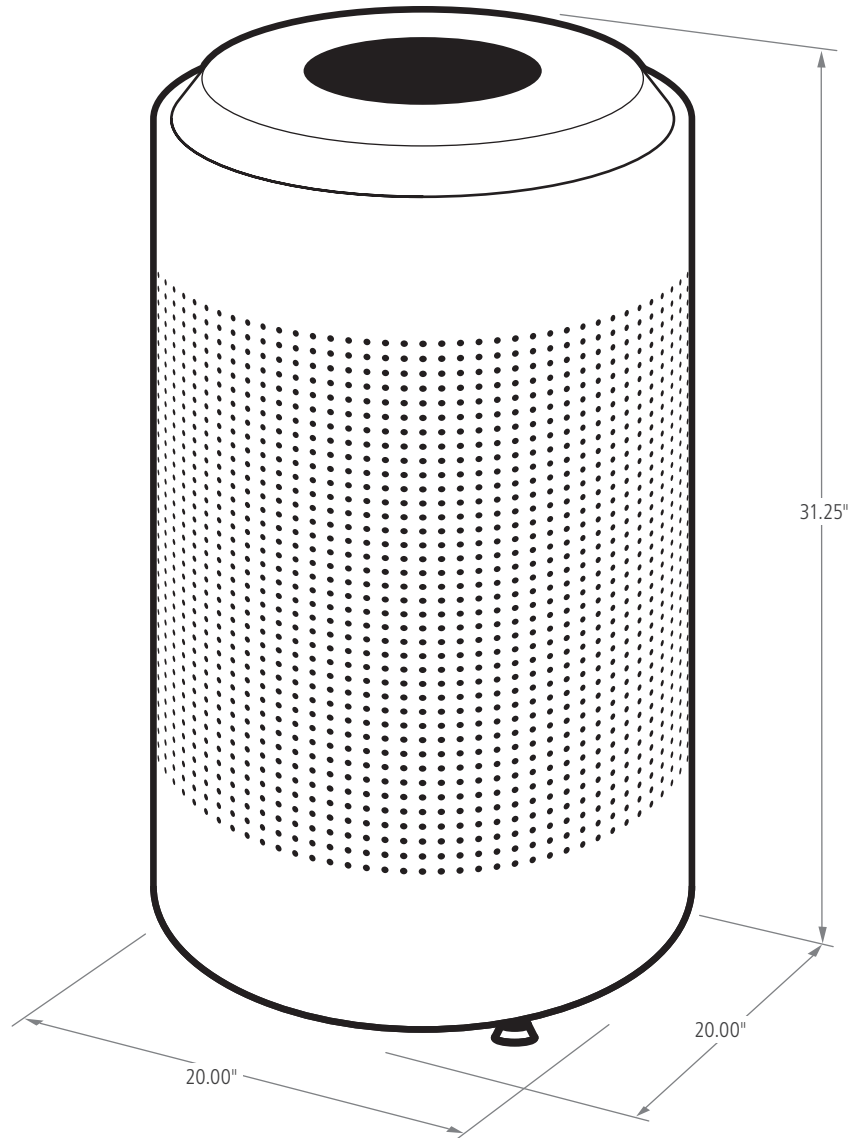

SILHOUETTES

ROUND OPEN TOP

The sleek Silhouettes decorative refuse container has a contemporary graphic pattern designed to seamlessly and beautifully blend with indoor modern environments.

FEATURES AND BENEFITS:

FEATURES

- ▶ Heavy-gauge, fire-safe steel
- ▶ Leak-proof rigid plastic liner included to help contain liquids and keep the surrounding area cleaner
- ▶ Retainer bands discreetly hold liner bags in place and out of sight
- ▶ Lid is fastened to receptacle for easy waste removal
- ▶ Adjustable leg levelers create stability on uneven surfaces
- ▶ Shipped fully assembled

ADA COMPLIANT

GALLONS	LENGTH (in.)	WIDTH (in.)	HEIGHT (in.)
26	20.00	20.00	31.25

build your own ▶ rubbermaidcommercial.com/customize

SILHOUETTES

ROUND OPEN TOP

▶ STANDARD COLOR OPTIONS

SKU #	DESCRIPTION	LINER	COLOR	GALLONS	WEIGHT (lbs.)	LENGTH (in.)	WIDTH (in.)	HEIGHT (in.)
FGDRR24TDP	SILHOUETTES RND RCYCL TRASH LID 98L/26G L	PLASTIC	DESERT PEARL METALLIC	26	40.25	20.00	20.00	31.25
FGDRR24TSM	SILHOUETTES RND RCYCL TRASH LID 98L/26G	PLASTIC	STARDUST SILVER METALLIC	26	40.25	20.00	20.00	31.25
FGDRR24TSS	SILHOUETTES RND RCYCL TRASH LID 98L/26G	PLASTIC	STAINLESS STEEL	26	40.25	20.00	20.00	31.25
FGDRR24TTBK	SILHOUETTES RND RCYCL TRASH LID 98L/26G	PLASTIC	TEXTURED BLACK	26	40.25	20.00	20.00	31.25