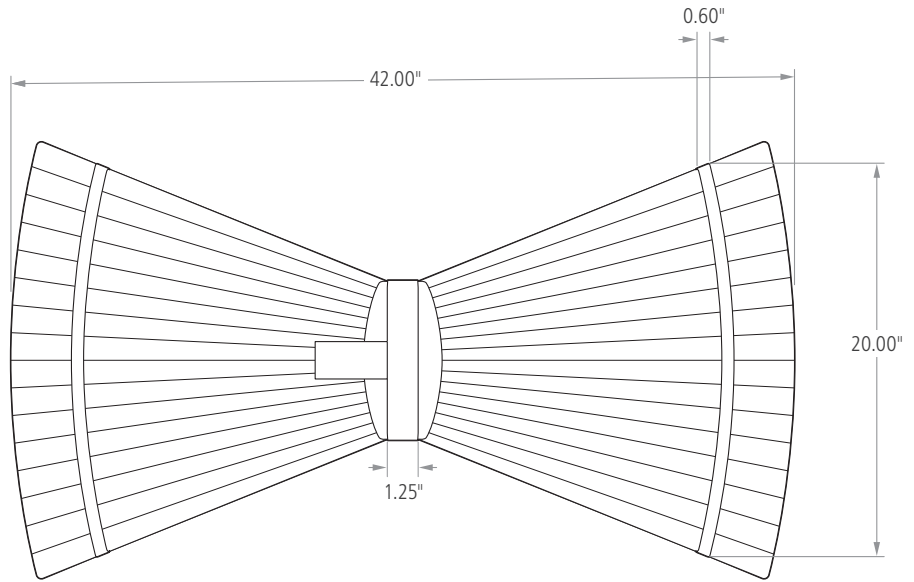

Material Composition:

- Post-industrial non-woven material
- Polyester and Rayon blend

#24 Disposable Mop 1" HB

#24 Disposable Mop 5" HB

Unit Packaged Dimensions

SKU #	DESCRIPTION	COLOR	LENGTH IN	WIDTH IN	HEIGHT IN	WEIGHT LB	CASE QTY
2025501	#16 DISPOSABLE MOP 1" HB	WHITE	6.50"	5.50"	1.50"	0.26	24
2025502	#20 DISPOSABLE MOP 1" HB	WHITE	6.50"	5.50"	1.50"	0.32	24
2025503	#24 DISPOSABLE MOP 1" HB	WHITE	6.50"	5.50"	1.50"	0.38	24
2025504	#32 DISPOSABLE MOP 1" HB	WHITE	6.50"	5.50"	1.50"	0.44	24
2025505	#16 DISPOSABLE MOP 5" HB	WHITE	6.50"	5.50"	1.50"	0.26	24
2025506	#20 DISPOSABLE MOP 5" HB	WHITE	6.50"	5.50"	1.50"	0.33	24
2025507	#24 DISPOSABLE MOP 5" HB	WHITE	6.50"	5.50"	1.50"	0.39	24
2025508	#32 DISPOSABLE MOP 5" HB	WHITE	6.50"	5.50"	1.50"	0.45	24