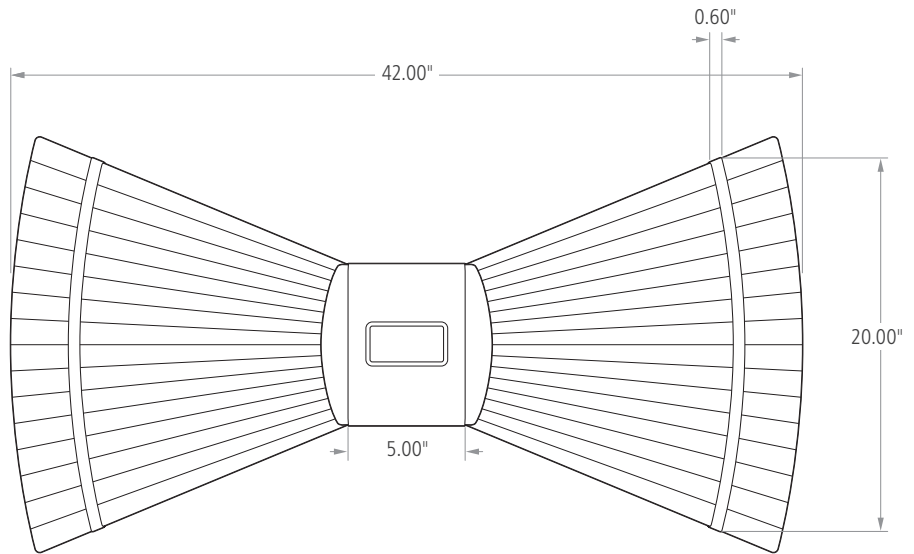

Material Composition:

- Post-industrial non-woven material
- Polyester and Rayon blend

#24 Disposable Mop 1" HB

#24 Disposable Mop 5" HB

Unit Packaged Dimensions

SKU #	DESCRIPTION	COLOR	LENGTH IN	WIDTH IN	HEIGHT IN	WEIGHT LB	CASE QTY
2025501	#16 DISPOSABLE MOP 1" HB	WHITE	6.50"	5.50"	1.50"	0.26	24
2025502	#20 DISPOSABLE MOP 1" HB	WHITE	6.50"	5.50"	1.50"	0.32	24
2025503	#24 DISPOSABLE MOP 1" HB	WHITE	6.50"	5.50"	1.50"	0.38	24
2025504	#32 DISPOSABLE MOP 1" HB	WHITE	6.50"	5.50"	1.50"	0.44	24
2025505	#16 DISPOSABLE MOP 5" HB	WHITE	6.50"	5.50"	1.50"	0.26	24
2025506	#20 DISPOSABLE MOP 5" HB	WHITE	6.50"	5.50"	1.50"	0.33	24
2025507	#24 DISPOSABLE MOP 5" HB	WHITE	6.50"	5.50"	1.50"	0.39	24
2025508	#32 DISPOSABLE MOP 5" HB	WHITE	6.50"	5.50"	1.50"	0.45	24