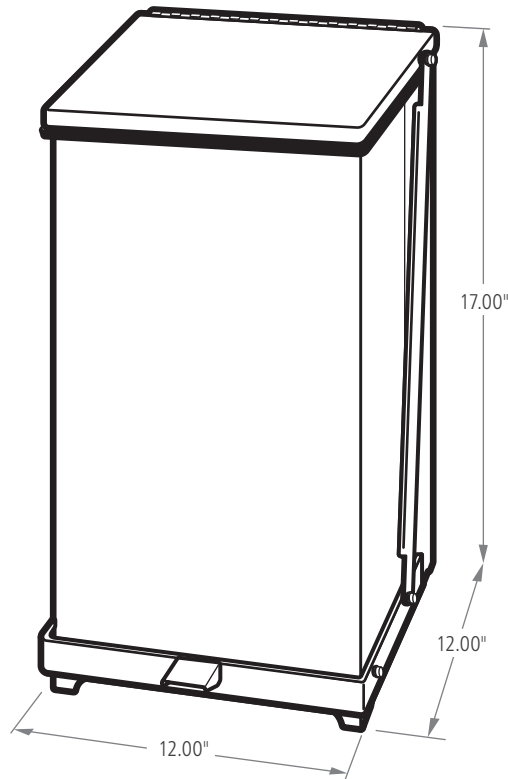

# DEFENDERS®

SQUARE

The Defenders® decorative refuse container is an ideal indoor waste receptacle for hospitals, doctors' offices and other healthcare facilities. The step-on foot pedal enables hands-free operation, optimizing sanitary efforts.

\*4G, 7G SHOWN

OSHA

CSFM

GALLONS	LENGTH (in.)	WIDTH (in.)	HEIGHT (in.)	OPEN HEIGHT (in.)
4G, 7G* (SHOWN)	12.00	12.00	17.00	29.44
6.5G, 12G	12.00	12.00	23.00	35.44
13G, 24G	15.00	15.00	30.00	44.88
25G, 40G	19.00	19.00	30.00	48.78