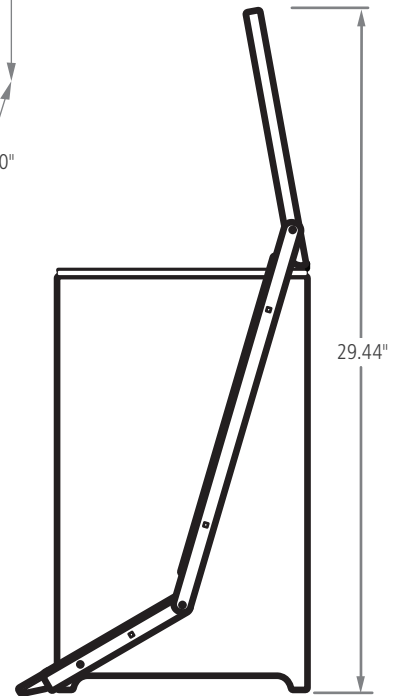

# DEFENDERS®

SQUARE

The Defenders® decorative refuse container is an ideal indoor waste receptacle for hospitals, doctors' offices and other healthcare facilities. The step-on foot pedal enables hands-free operation, optimizing sanitary efforts.

\*4G, 7G SHOWN

OSHA

CSFM

GALLONS	LENGTH (in.)	WIDTH (in.)	HEIGHT (in.)	OPEN HEIGHT (in.)
4G, 7G* (SHOWN)	12.00	12.00	17.00	29.44
6.5G, 12G	12.00	12.00	23.00	35.44
13G, 24G	15.00	15.00	30.00	44.88
25G, 40G	19.00	19.00	30.00	48.78