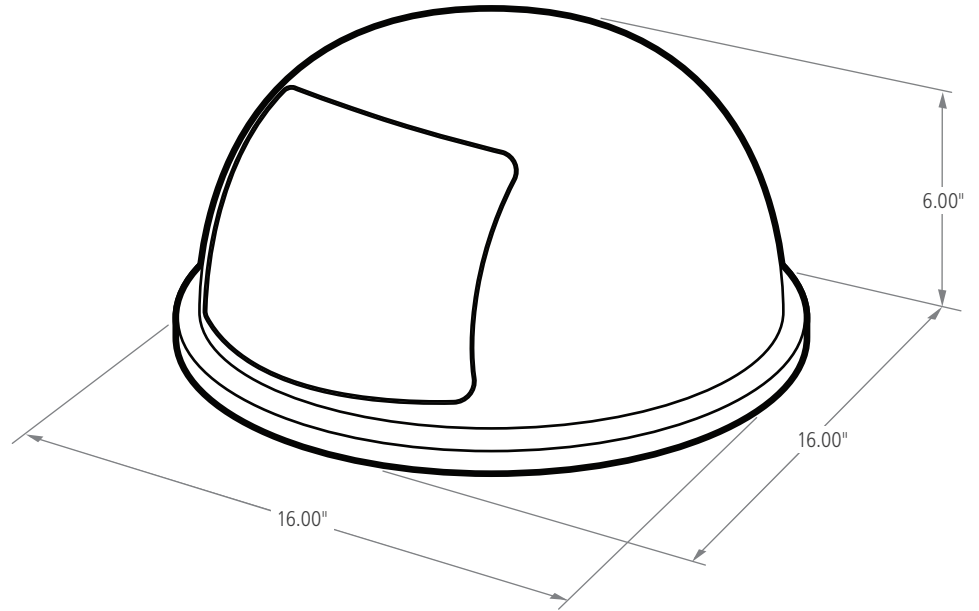

DOME TOP

DOME TOP SMALL LIP

The heavy-duty Dome Tops are accessories to the Towne Series decorative refuse containers.

FEATURES AND BENEFITS:

FEATURES

- ▶ Durable, fire-safe steel
- ▶ Self-closing push door controls odors
- ▶ Thumbscrews included to secure lid to base

OSHA

GALLONS	LENGTH (in.)	WIDTH (in.)	HEIGHT (in.)
N/A	16.00	16.00	6.00

build your own ▶ rubbermaidcommercial.com/customize

DOME TOP

DOME TOP SMALL LIP

STANDARD COLOR OPTIONS

SKU #	DESCRIPTION	LINER	COLOR	GALLONS	WEIGHT (lbs.)	LENGTH (in.)	WIDTH (in.)	HEIGHT (in.)
FGBBT1529BK	DOME TOP BLACK GLOSS FITS FGWB44, FGWB2029	NONE	BLACK GLOSS	N/A	6.00	16.00	16.00	6.00
FGBBT1529AL	DOME TOP ALMOND GLOSS FITS FGWB44, FGWB2030	NONE	ALMOND GLOSS	N/A	6.00	16.00	16.00	6.00
FGBBT1529GR	DOME TOP GREY GLOSS FITS FGWB44, FGWB2031	NONE	GREY STENNI GLOSS	N/A	6.00	16.00	16.00	6.00