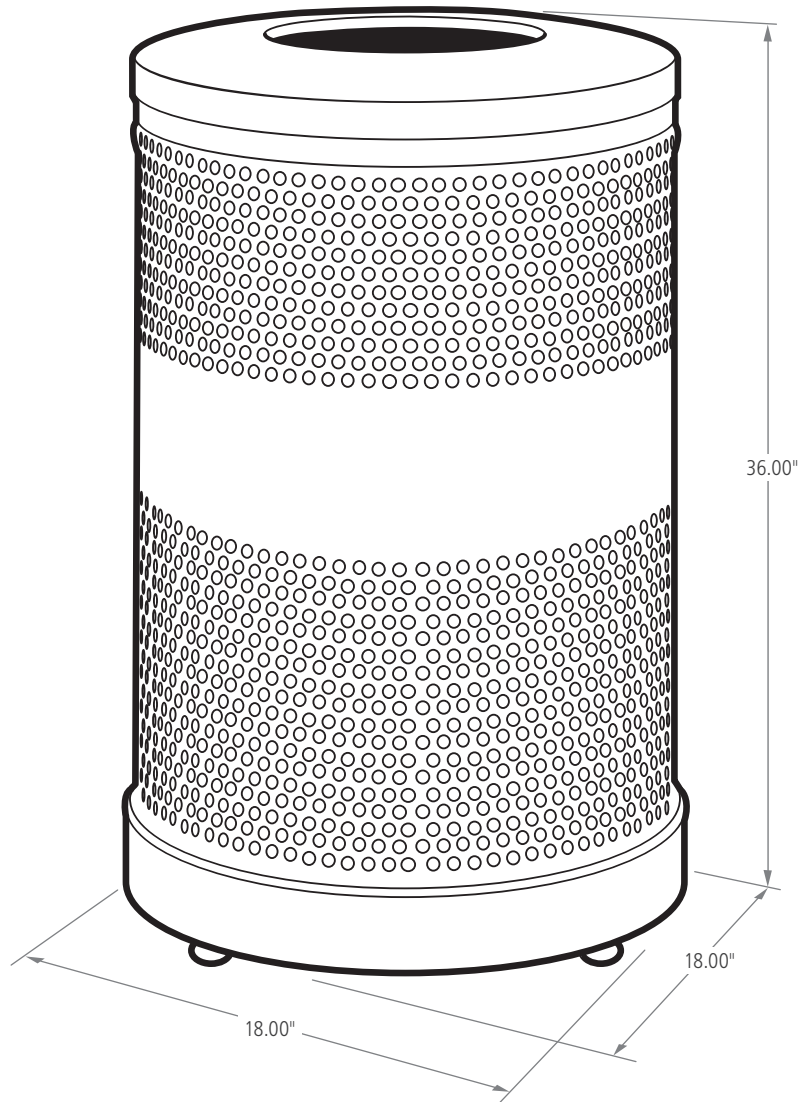

CLASSICS

RECYCLING

The heavy-duty Classics decorative refuse container has a perforated steel design for a clean and modern appearance. This container is a smart choice for high-traffic areas and can be used both outdoors and indoors.

FEATURES AND BENEFITS:

FEATURES

- ▶ Optional stream identification and lid openings available for recycling compliance
- ▶ Heavy-gauge, fire-safe perforated steel
- ▶ Leak-proof rigid plastic liner included to contain liquids and keep the surrounding area cleaner
- ▶ Retainer bands discreetly hold liner bags in place and out of sight
- ▶ Lid is fastened to receptacle with a cable, making it easier to collect trash
- ▶ Wide center band is ideal for displaying custom logos
- ▶ Adjustable leg levelers create stability on uneven surfaces
- ▶ Shipped fully assembled

ACCESSORIES

- ▶ Anchoring kits available to secure receptacle in place

ADA COMPLIANT

GALLONS	LENGTH (in.)	WIDTH (in.)	HEIGHT (in.)
25G	18.00	18.00	36.00

BUILD YOUR OWN ▶ RUBBERMAIDCOMMERCIAL.COM/CUSTOMIZE ize

CLASSICS

RECYCLING

STANDARD COLOR OPTIONS

BLACK
GLOSS

STAINLESS
STEEL

SKU #	DESCRIPTION	LINERS	COLOR	GALLONS	WEIGHT (lbs.)	LENGTH (in.)	WIDTH (in.)	HEIGHT (in.)
FGS3EGBKPL	CLASSICS RECYCLE OPEN TOP 94L/25G	PLASTIC	BLACK GLOSS	25	46.00	18.00	18.00	36.00
FGS3EPBKPL	CLASSICS RECYCLE OPEN TOP 94L/25G	PLASTIC	BLACK GLOSS	25	46.00	18.00	18.00	36.00
FGS3SSGBKPL	CLASSICS RECYCLE OPEN TOP 94L/25G	PLASTIC	STAINLESS STEEL WITH BLACK LID	25	46.00	18.00	18.00	36.00
FGS3SSPBKPL	CLASSICS RECYCLE OPEN TOP 94L/25G	PLASTIC	STAINLESS STEEL WITH BLACK LID	25	46.00	18.00	18.00	36.00