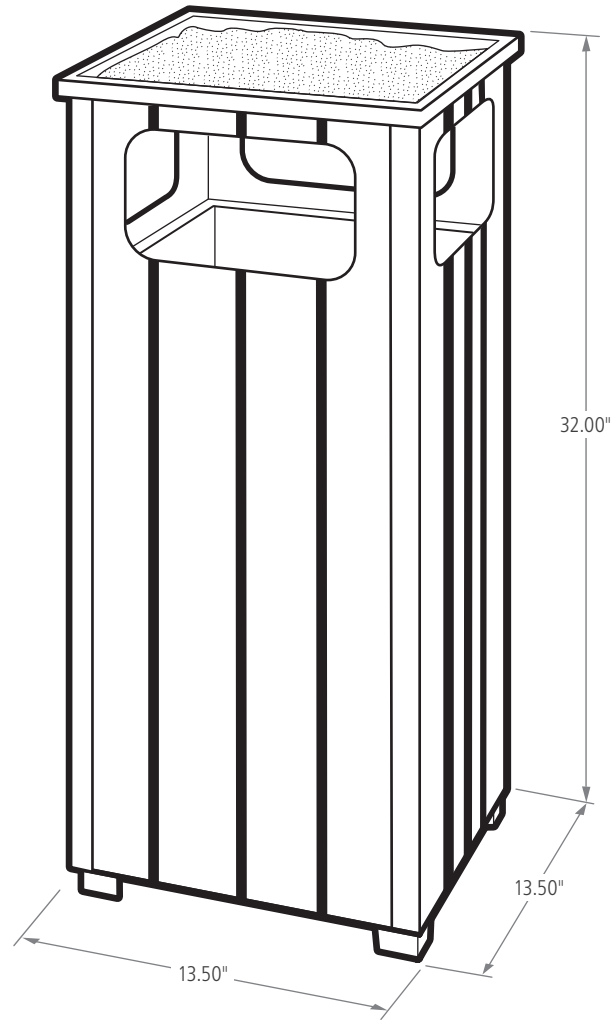

REGENT

ASH/TRASH

The Regent decorative refuse outdoor container conveys an environmentally friendly message with Green Gloss trim and lumber-finished slats.

FEATURES AND BENEFITS:

FEATURES

- ▶ Sand pan can be removed from the Ash/Trash style for easy cleaning and waste disposal
- ▶ Heavy-gauge, fire-safe galvanized steel
- ▶ Leak-proof rigid plastic liner included to help contain liquids and keep the surrounding area cleaner
- ▶ Lumber-finished slats constructed of 100% recycled plastic
- ▶ Durable powder coat finish withstands severe weather and resists fading even when exposed to harsh UV rays
- ▶ Adjustable leg levelers create stability on uneven surfaces
- ▶ Shipped fully assembled

ACCESSORIES

- ▶ Anchoring kits
- ▶ Factory-installed lid locks

ADA COMPLIANT

GALLONS	LENGTH (in.)	WIDTH (in.)	HEIGHT (in.)
12G	13.50	13.50	32.00

build your own ▶ rubbermaidcommercial.com/customize

REGENT

ASH/TRASH

▶ STANDARD COLOR OPTIONS

GREEN
GLOSS

SKU #	DESCRIPTION	LINER	COLOR	GALLONS	WEIGHT (lbs.)	LENGTH (in.)	WIDTH (in.)	HEIGHT (in.)
FGR14SU50PLEGN	REGENT ASH/TRASH 45L/12G	PLASTIC	GREEN GLOSS	12	44.00	13.50	13.50	32.00