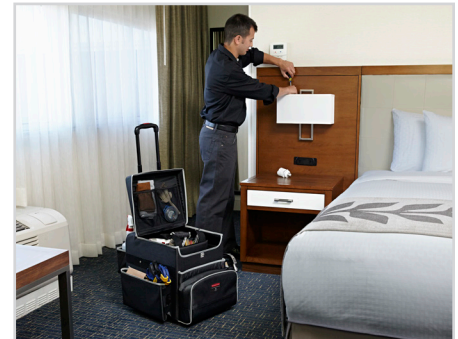

ENGINEERING AND MAINTENANCE

Small or Medium Quick Carts are ideal to pair with Rubbermaid’s cleaning solutions to provide your team with a quick way to clean up after a service call.

- Improve guest satisfaction by arming your crew with Rubbermaid’s microfiber cloths that thoroughly clean up dust and debris
- Protect guests by using Rubbermaid’s Caution Sign to indicate areas under repair

Available Quick Cart Sizes

RCP Item #	Distributor Item #	Description
1902467		Quick Cart - Small
1902466		Quick Cart - Medium
1902465		Quick Cart - Large

Category	RCP Item #	Distributor Item #	Qty.	Description	Applications
Surface Cleaning	1863888		12	Executive 12" Multipurpose Microfiber Cloth, Gray	Various surfaces
	1863890		12	Executive 12" Multipurpose Microfiber Cloth, Brown	Wood surfaces - identify cloths w/ furniture polish
	1867398		12	Executive 16" Glass Microfiber Cloth, Gray	Glass and mirror surfaces
	FG9C03060000		2	Executive Spray Bottle	General cleaners
Carpet Care	1868433		1	Executive 6-Qt. Capacity Backpack Vacuum	Carpet and furniture
Safety	1867505		1	Executive Multilingual Caution Sign, 2-Sided	Notify guests of areas being repaired
Waste/Linen Mgt.	FG500288CLR		1	Trash Liners, 6 gal.	Collection of waste and debris from repairs
	FG500888CLR		1	Trash Liners, 44 gal.	Collection of waste and debris from repairs

NOTE: Quantity estimate is based on minor guest room maintenance and repairs

Contact: