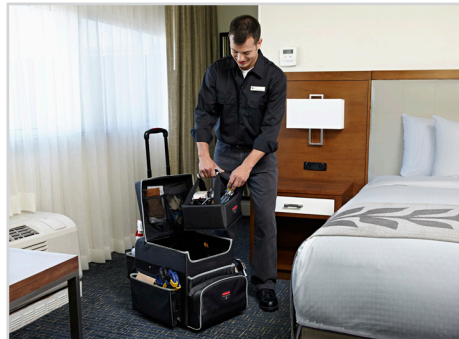

ENGINEERING AND MAINTENANCE

Small or Medium Quick Carts are ideal to pair with Rubbermaid’s cleaning solutions to provide your team with a quick way to clean up after a service call.

- Improve guest satisfaction by arming your crew with Rubbermaid’s microfiber cloths that thoroughly clean up dust and debris
- Protect guests by using Rubbermaid’s Caution Sign to indicate areas under repair

Available Quick Cart Sizes

RCP Item #	Distributor Item #	Description
1902467		Quick Cart - Small
1902466		Quick Cart - Medium
1902465		Quick Cart - Large

Category	RCP Item #	Distributor Item #	Qty.	Description	Applications
Surface Cleaning	1863888		12	Executive 12" Multipurpose Microfiber Cloth, Gray	Various surfaces
	1863890		12	Executive 12" Multipurpose Microfiber Cloth, Brown	Wood surfaces - identify cloths w/ furniture polish
	1867398		12	Executive 16" Glass Microfiber Cloth, Gray	Glass and mirror surfaces
	FG9C03060000		2	Executive Spray Bottle	General cleaners
Carpet Care	1868433		1	Executive 6-Qt. Capacity Backpack Vacuum	Carpet and furniture
Safety	1867505		1	Executive Multilingual Caution Sign, 2-Sided	Notify guests of areas being repaired
Waste/Linen Mgt.	FG500288CLR		1	Trash Liners, 6 gal.	Collection of waste and debris from repairs
	FG500888CLR		1	Trash Liners, 44 gal.	Collection of waste and debris from repairs

NOTE: Quantity estimate is based on minor guest room maintenance and repairs

Contact: