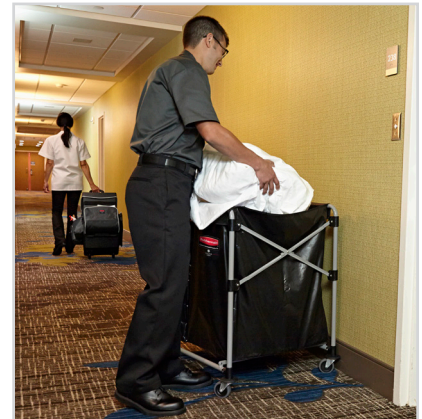

LINEN AND WASTE PRODUCT SOLUTION

Category	RCP Item #	Distributor Item #	Qty.	Description	Applications
Waste/Linen Mgt.	FG500288CLR		12	Trash Liners, 6 ga.	Collection of waste/recyclables
	FG500888CLR		1	Trash Liners, 44 ga.	Collection of waste/recyclables
	1881781		1	Collapsible X-Cart Multi-Stream (2x4-Bushel/150L)	Separate linens, towels and waste
	1889864		1	Collapsible X-Cart Cover, Large (2x4-Bushel/150L)	Cover for Multi-Stream X-Cart

NOTE: Quantity estimate is based on an average of 12 rooms

Contact: