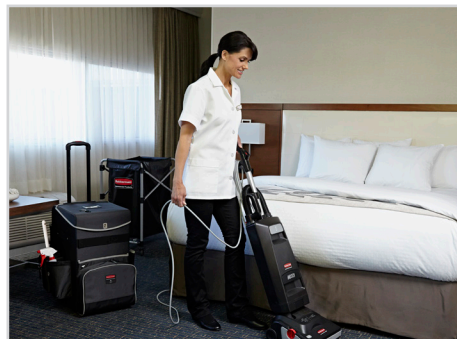

NOTE: Quantity estimate is based on an average of 12 rooms, * Perfect for Turndown Services

Select your Quick Cart size and pair with Rubbermaid's microfiber tools and cleaning line for a compact and discreet approach to cleaning.