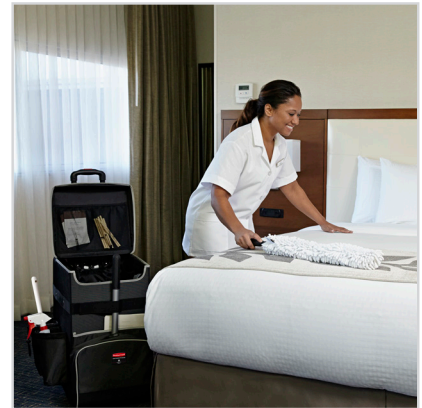

NOTE: Quantity estimate is based on an average of 12 rooms, * Perfect for Turndown Services

Select your Quick Cart size and pair with Rubbermaid's microfiber tools and cleaning line for a compact and discreet approach to cleaning.