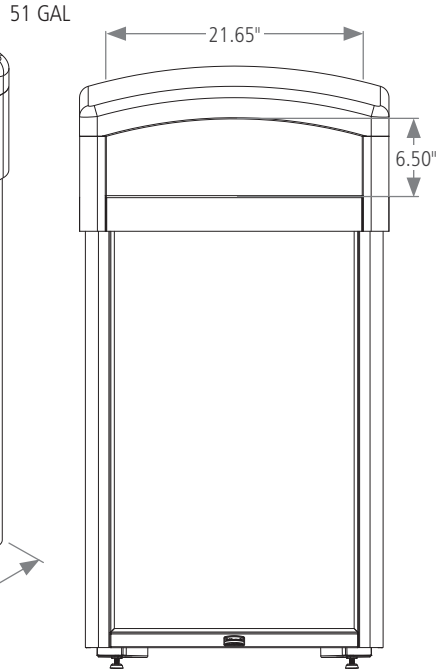

TAILOR™

Features and Benefits:

- Made from heavy-gauge steel designed to withstand heavy use and harsh weather conditions while providing years of outdoor service.
- Hinged lid style enables easy waste removal, reducing strain on janitorial staff.

TAILOR™

SKU #	DESCRIPTION	COLOR	CAPACITY	LENGTH	WIDTH	HEIGHT
			GAL	IN	IN	IN
2182672	TAILOR METAL FRAME 41G	BLACK	41	25.20	25.20	44.63
2182678	TAILOR METAL FRAME 51G	BLACK	51	25.20	25.20	50.58