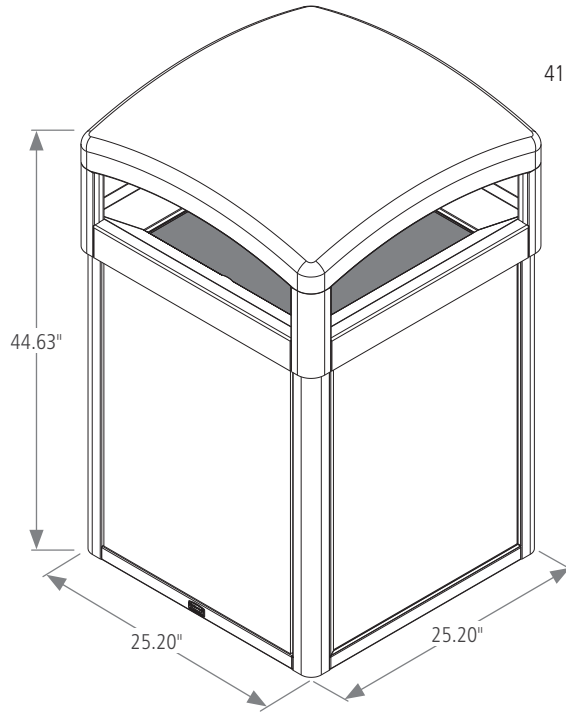

TAILOR™

Features and Benefits:

- Made from heavy-gauge steel designed to withstand heavy use and harsh weather conditions while providing years of outdoor service.
- Hinged lid style enables easy waste removal, reducing strain on janitorial staff.

TAILOR™

SKU #	DESCRIPTION	COLOR	CAPACITY	LENGTH	WIDTH	HEIGHT
			GAL	IN	IN	IN
2182672	TAILOR METAL FRAME 41G	BLACK	41	25.20	25.20	44.63
2182678	TAILOR METAL FRAME 51G	BLACK	51	25.20	25.20	50.58