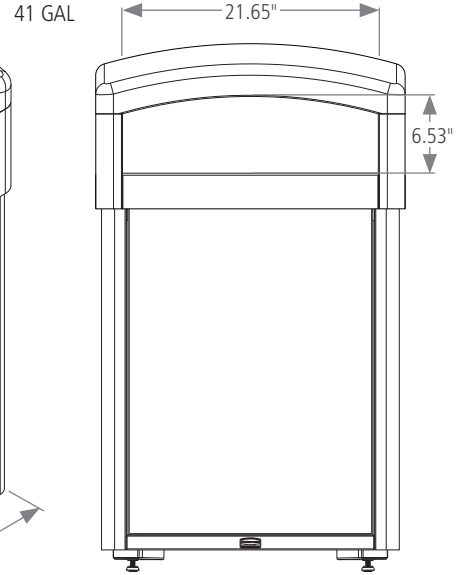

TAILOR™

SKU #	DESCRIPTION	COLOR	CAPACITY	LENGTH	WIDTH	HEIGHT
			GAL	IN	IN	IN
2182672	TAILOR METAL FRAME 41G	BLACK	41	25.20	25.20	44.63
2182678	TAILOR METAL FRAME 51G	BLACK	51	25.20	25.20	50.58