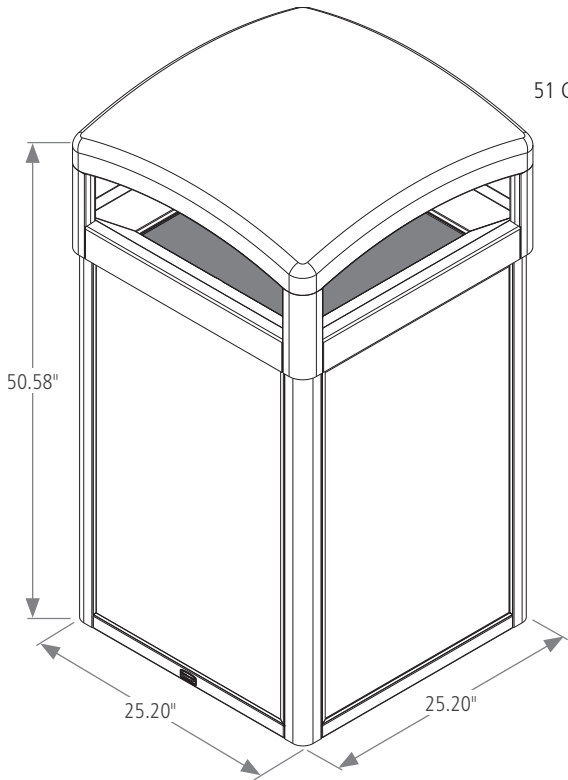

TAILOR™

Features and Benefits:

- Made from heavy-gauge steel designed to withstand heavy use and harsh weather conditions while providing years of outdoor service.
- Hinged lid style enables easy waste removal, reducing strain on janitorial staff.

TAILOR™

SKU #	DESCRIPTION	COLOR	CAPACITY	LENGTH	WIDTH	HEIGHT
			GAL	IN	IN	IN
2182672	TAILOR METAL FRAME 41G	BLACK	41	25.20	25.20	44.63
2182678	TAILOR METAL FRAME 51G	BLACK	51	25.20	25.20	50.58