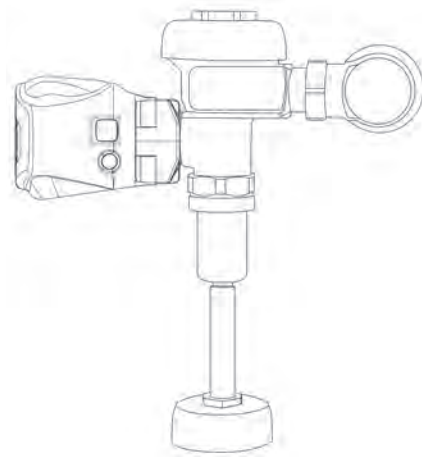

**SIDEMOUNT
REPLACEMENT SOLUTION**

FG401187A

**CLAMP-STYLE
RETROFIT SOLUTION**

FG401805A

REFERENCE CHART

The two different options each include batteries and installation tools:

SYSTEM	FINISH	TOILET MODEL	URINAL MODEL ²	FITS SLOAN & ZURN VALVES	FITS COYNE & DELANY FLUSHBOY VALVES
AutoFlush® Sidemount ^{1,2}	Polished Chrome	•	•	•	•
	Polished Chrome-Metal	•	•	•	
AutoFlush® Clamp ^{1,2}	Polished Chrome	•	•	•	
	Polished Chrome-Metal	•	•	•	

¹Does not fit inside gravity assisted tank toilets | ²No courtesy flush

ADA COMPLIANT

INSTALLATION OPTIONS

Choose between two installation options to convert your existing manual fixture to a touch-free solution in minutes:

AutoFlush® Sidemount

REPLACEMENT SOLUTION

Remove and replace current flush handle to automate existing system

AutoFlush® Clamp

RETROFIT SOLUTION

Slides over flush handle to automate existing system

Toilet Flushers