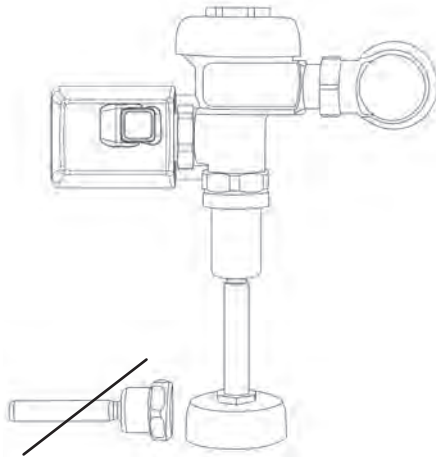

**SIDEMOUNT
REPLACEMENT SOLUTION**

FG401187A

**CLAMP-STYLE
RETROFIT SOLUTION**

FG401805A

REFERENCE CHART

The two different options each include batteries and installation tools:

SYSTEM	FINISH	TOILET MODEL	URINAL MODEL ²	FITS SLOAN & ZURN VALVES	FITS COYNE & DELANY FLUSHBOY VALVES
AutoFlush® Sidemount ^{1,2}	Polished Chrome	•	•	•	•
	Polished Chrome-Metal	•	•	•	
AutoFlush® Clamp ^{1,2}	Polished Chrome	•	•	•	
	Polished Chrome-Metal	•	•	•	

¹Does not fit inside gravity assisted tank toilets | ²No courtesy flush

ADA COMPLIANT

INSTALLATION OPTIONS

Choose between two installation options to convert your existing manual fixture to a touch-free solution in minutes:

AutoFlush® Sidemount

REPLACEMENT SOLUTION

Remove and replace current flush handle to automate existing system

AutoFlush® Clamp

RETROFIT SOLUTION

Slides over flush handle to automate existing system

Toilet Flushers