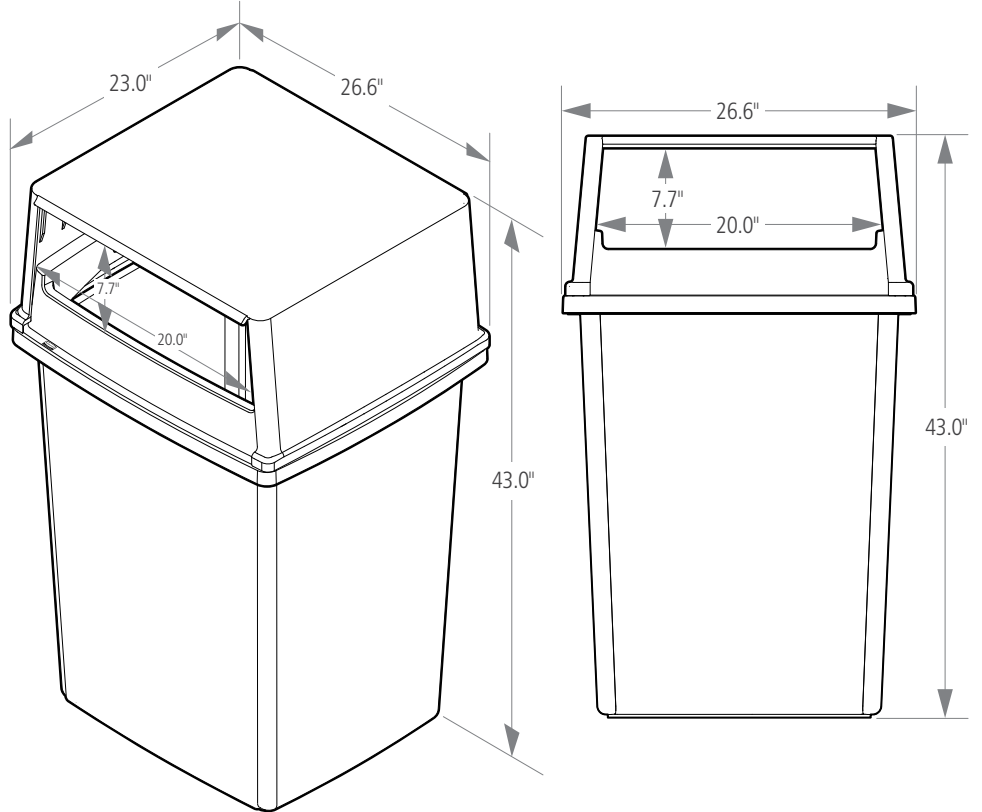

FULFILL CONTAINERS

Features and Benefits:

- 56-gallon capacity for waste collection in high-traffic outdoor environments
- New colors blend seamlessly with a variety of spaces
- Built to withstand harsh weather and heavy use with durable, UV-resistant resin
- Pair with a compatible hooded top (sold separately) to create a secure outdoor waste solution
- Made in the USA
- ADA compliant and REACH certified

56 GAL CONTAINER AND HOODED TOP

HOODED TOP

56 GAL CONTAINER

FULFILL CONTAINERS

NO.	DESCRIPTION	COLOR	CAPACITY
FG256B00BRN	FULFILL 56 GAL CONTAINER	WALNUT	56 GAL
2234314	FULFILL 56 GAL CONTAINER	CHARCOAL	56 GAL