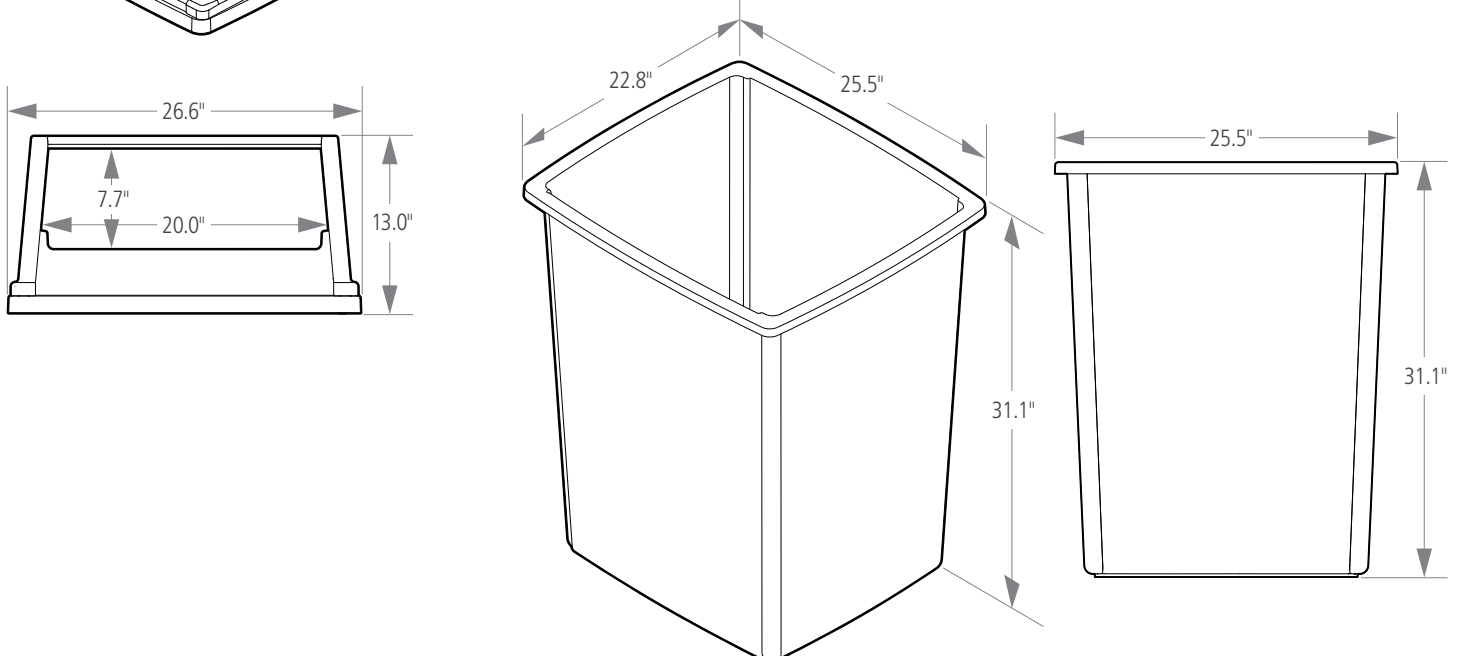

FULFILL CONTAINERS

Features and Benefits:

- 56-gallon capacity for waste collection in high-traffic outdoor environments
- New colors blend seamlessly with a variety of spaces
- Built to withstand harsh weather and heavy use with durable, UV-resistant resin
- Pair with a compatible hooded top (sold separately) to create a secure outdoor waste solution
- Made in the USA
- ADA compliant and REACH certified

56 GAL CONTAINER AND HOODED TOP

HOODED TOP

56 GAL CONTAINER

FULFILL CONTAINERS

NO.	DESCRIPTION	COLOR	CAPACITY
FG256B00BRN	FULFILL 56 GAL CONTAINER	WALNUT	56 GAL
2234314	FULFILL 56 GAL CONTAINER	CHARCOAL	56 GAL