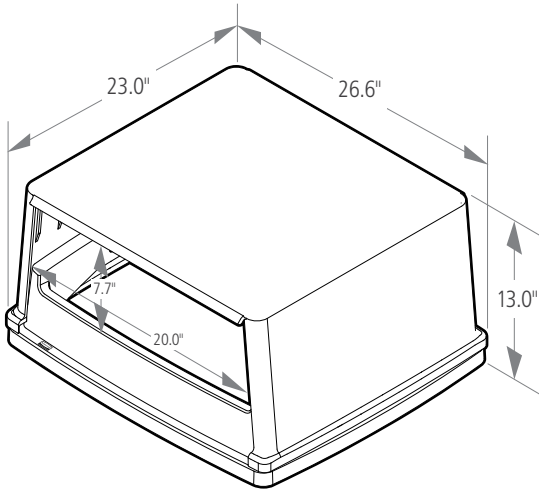

FULFILL CONTAINERS

Features and Benefits:

- 56-gallon capacity for waste collection in high-traffic outdoor environments
- New colors blend seamlessly with a variety of spaces
- Built to withstand harsh weather and heavy use with durable, UV-resistant resin
- Pair with a compatible hooded top (sold separately) to create a secure outdoor waste solution
- Made in the USA
- ADA compliant and REACH certified

56 GAL CONTAINER AND HOODED TOP

HOODED TOP

56 GAL CONTAINER

FULFILL CONTAINERS

NO.	DESCRIPTION	COLOR	CAPACITY
FG256B00BRN	FULFILL 56 GAL CONTAINER	WALNUT	56 GAL
2234314	FULFILL 56 GAL CONTAINER	CHARCOAL	56 GAL